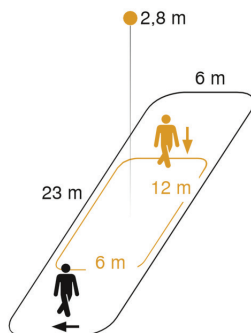

Dimensions (mm)	65 x 95 x 95
IP Rating	IP54
Max. Reach	23 x 6m
Delay Time	5 Sec - 15 Min
Mounting Height	2.5 - 5.0m
Light Level Settings	2 - 1000 lx
Mounting	Surface Mount
Warranty	5 Years
Settings	Manually / Smart Remote
Technology	Passive Infrared

Max. Load on Switched Relay Output (L')	
GLS	2000W
LED	600W

Types Available: Dali, Dali2, KNX