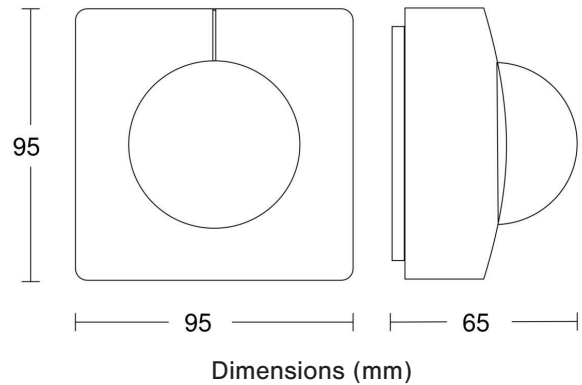

Dimensions (mm)	65 x 95 x 95
IP Rating	IP54
Max. Reach	23 x 6m
Delay Time	5 Sec - 15 Min
Mounting Height	2.5 - 5.0m
Light Level Settings	2 - 1000 lx
Mounting	Surface Mount
Warranty	5 Years
Settings	Manually / Smart Remote
Technology	Passive Infrared

Max. Load on Switched Relay Output (L')	
GLS	2000W
LED	600W

Types Available: Dali, Dali2, KNX