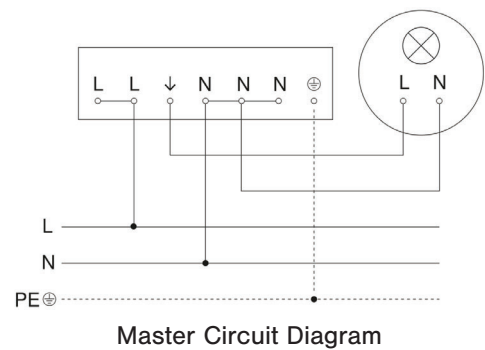

Scan Here

Ideal Application:

- Corridor
- Aisle
- Underground Carpark
- Outdoors and Indoors

Dimensions (mm)	65 x 95 x 95
IP Rating	IP54
Max. Reach	23 x 6m
Delay Time	5 Sec - 15 Min
Mounting Height	2.5 - 5.0m
Light Level Settings	2 - 1000 lx
Mounting	Surface Mount
Warranty	5 Years
Settings	Manually / Smart Remote
Technology	Passive Infrared

Max. Load on Switched Relay Output (L')	
GLS	2000W
LED	600W

Types Available: Dali, Dali2, KNX

Infrared Sensor 360°

Max. 23m x 6m

2000w

2000 W Max

IP54

2 - 1000 lux