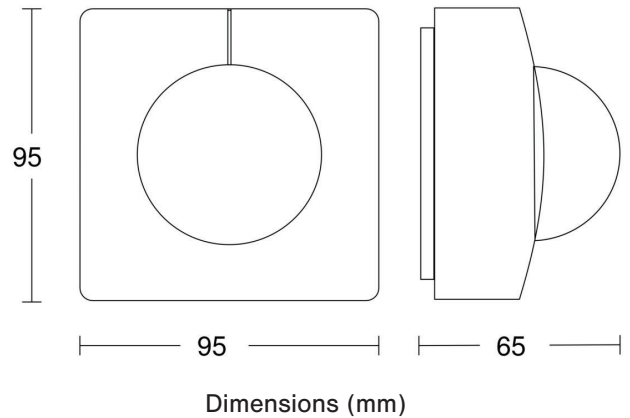

Dimensions (mm)	65 x 95 x 95
Detection Area	30 x 4m (120m²)
IP Rating	IP54
Max. Reach	30 x 4m
Delay Time	5 Sec - 15 Min
Mounting Height	4.0 - 14.0m
Light Level Settings	2 - 1000 lx
Mounting	Surface Mount
Warranty	5 Years
Settings	Manually / Smart Remote
Technology	Passive Infrared

Max. Load on Switched Relay Output (L')	
GLS	2000W
LED	600W

Types Available: Dali, Dali2, KNX

Wiring Schematic: On / Off - Light Switch