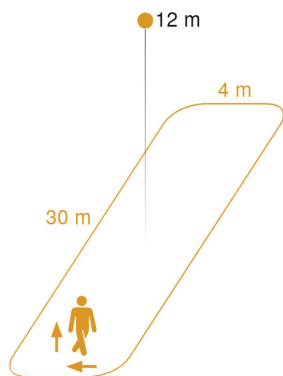

Dimensions (mm)	65 x 95 x 95
Detection Area	30 x 4m (120m²)
IP Rating	IP54
Max. Reach	30 x 4m
Delay Time	5 Sec - 15 Min
Mounting Height	4.0 - 14.0m
Light Level Settings	2 - 1000 lx
Mounting	Surface Mount
Warranty	5 Years
Settings	Manually / Smart Remote
Technology	Passive Infrared

Max. Load on Switched Relay Output (L')	
GLS	2000W
LED	600W

Types Available: Dali, Dali2, KNX

Wiring Schematic: On / Off - Light Switch