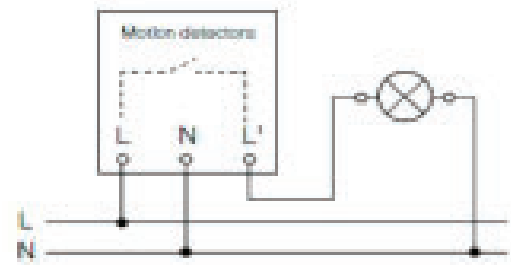

Scan Here

ESC Code: 010492

Ideal Application:

- High Bay Warehouse
- Long Aisles
- High Ceilings

Dimensions (mm)	65 x 95 x 95
Detection Area	30 x 4m (120m ²)
IP Rating	IP54
Max. Reach	30 x 4m
Delay Time	5 Sec - 15 Min
Mounting Height	4.0 - 14.0m
Light Level Settings	2 - 1000 lx
Mounting	Surface Mount
Warranty	5 Years
Settings	Manually / Smart Remote
Technology	Passive Infrared

Max. Load on Switched Relay Output (L')	
GLS	2000W
LED	600W

Types Available: Dali, Dali2, KNX

Wiring Schematic: On / Off - Light Switch

Infrared Sensor
360°

Max. 30 x 4m

2000W Max

IP54

2 x 1000 lux