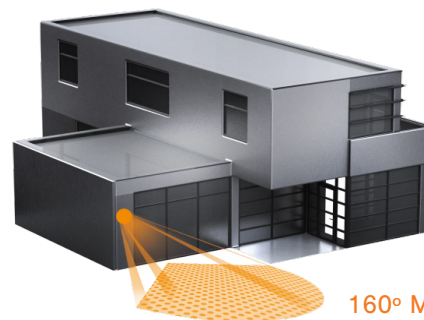

ESC Code:
605919 (Black)

ESC Code:
606015 (White)

Huge Flexibility. At a Tiny Price.

Inexpensive, good and ideally suited to small-type premises, garage approaches and entrance ways. Not only impressing with outstanding value for money, this sensor also provides a attractive design and incredible flexibility.

Scan Here

Ideal Application:

- Larger Entrance Areas
- Driveways
- Garage Entrances
- Outdoors

160° Max 12m

Dimensions (mm)	78 x 113 x 73
Detection Area	160°
IP Rating	IP54
Max. Reach	12m
Adjustment	70° Tilt
Stay on Time	8 Sec - 35 Min
Mounting Height	1.8 - 3.0m
Light Level Settings	2 - 2000 lx
Mounting	Wall Mount
Warranty	5 Years
Settings	Integrated Turn Wheels

Max.Load on Switched Relay Output (L')	
GLS	600W
LED	64W

Dimensions (mm)