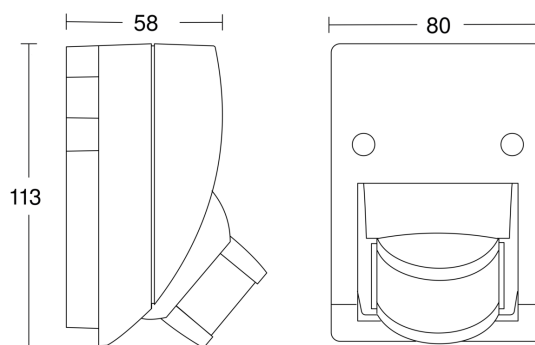

Scan Here

Ideal Application:

- Larger Entrance Areas
- Driveways
- Garage Entrances
- Outdoors

160° Max 12m

Dimensions (mm)	78 x 113 x 73
Detection Area	160°
IP Rating	IP54
Max. Reach	12m
Adjustment	70° Tilt
Stay on Time	8 Sec - 35 Min
Mounting Height	1.8 - 3.0m
Light Level Settings	2 - 2000 lx
Mounting	Wall Mount
Warranty	5 Years
Settings	Integrated Turn Wheels

Max.Load on Switched Relay Output (L')	
GLS	600W
LED	64W

Dimensions (mm)