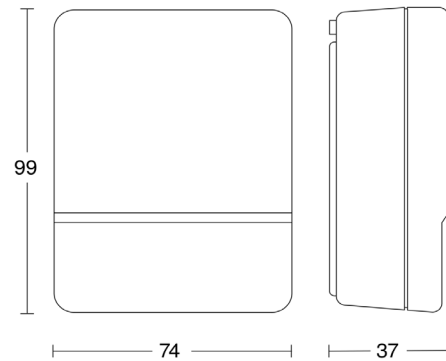

Scan Here

Ideal Application:

- Outdoors
- All Round the Building
- Front Door
- Garage / Drive Ways

Dimensions (mm)	94 x 74 x 37
Detection Area	N/A
IP Rating	N/A
Max. Reach	N/A
Adjustment	N/A
Stay on Time	N/A
Mounting Height	N/A
Light Level Settings	2 - 30 lx
Mounting	Surface Mount
Warranty	5 Years
Settings	Integrated Turn Wheel

Max.Load on Switched Relay Output (L')	
GLS	1000W
LED	64W

Dimensions (mm)

Twilight Switch
+ Eco-Mode

1000w

1000 W
Max

IP54

2 - 30 lux

Energy Saving