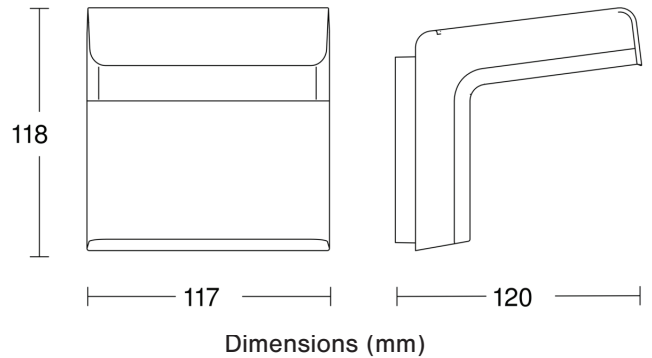

Dimensions (mm)	118 x 117 x 120
Detection Area	160°
IP Rating	IP54
Max. Reach	3 x 7m
Adjustment	N/A
Stay on Time	10 sec - 30 Min
Mounting Height	1.80 - 2.00 m
Light Level Settings	2 - 2000 lx
Mounting	Wall Mount
Warranty	5 Years
Settings	Integrated Turn Wheels / Smart Remote

Max.Load on Switched Relay Output (L')	
GLS	2000W
LED	450W