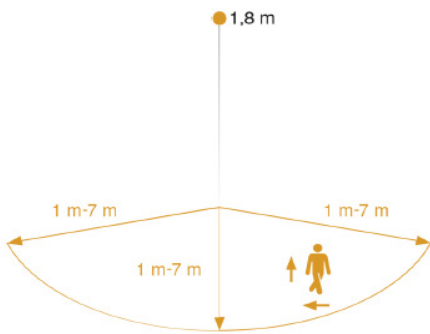

Motion Detector - iHF 3D

ESC Code:
007591 (Anthracite)

ESC Code:
007577 (White)

Makes all the Difference Outside. Precisely Where you want it to.

The iHF 3D is the perfect motion detector for outdoors. Whether on facades, carports, patios or car parks – the intelligent high-frequency sensor only switches light on when it's really needed. Firstly, because it can distinguish human movements from the movements made by bushes, small animals and rain. And secondly, because users can set the maximum detection radius of 7 metres in all three dimensions with absolute precision to suit their particular needs. And in any

Scan Here

Ideal Application:

- Outdoors
- 160° Max. 7m in 3 directions

Dimensions (mm)	118 x 117 x 120
Detection Area	160°
IP Rating	IP54
Max. Reach	3 x 7m
Adjustment	N/A
Stay on Time	10 sec - 30 Min
Mounting Height	1.80 - 2.00 m
Light Level Settings	2 - 2000 lx
Mounting	Wall Mount
Warranty	5 Years
Settings	Integrated Turn Wheels / Smart Remote

Max.Load on Switched Relay Output (L')	
GLS	2000W
LED	450W

Intelligent High Frequency Sensor 160°	3 Zones Scalable 3 x 1-7m, max. 7m	2000 W Max	IP54	2 - 2000 lux	10 sec - 30 min	Manual Override	Ideal 2m	Teach Mode	Energy Saving