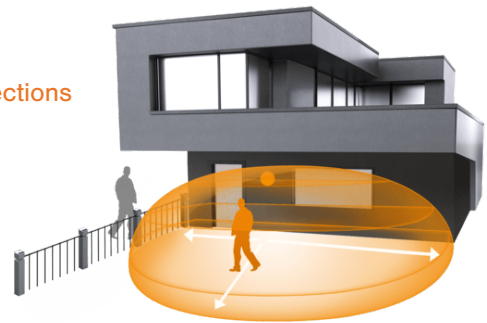

Motion Detector - iHF 3D

ESC Code:
007591 (Anthracite)

ESC Code:
007577 (White)

Makes all the Difference Outside. Precisely Where you want it to.

The iHF 3D is the perfect motion detector for outdoors. Whether on facades, carports, patios or car parks – the intelligent high-frequency sensor only switches light on when it's really needed. Firstly, because it can distinguish human movements from the movements made by bushes, small animals and rain. And secondly, because users can set the maximum detection radius of 7 metres in all three dimensions with absolute precision to suit their particular needs. And in any

Scan Here

Ideal Application:

- Outdoors
- 160° Max. 7m in 3 directions

Dimensions (mm)	118 x 117 x 120
Detection Area	160°
IP Rating	IP54
Max. Reach	3 x 7m
Adjustment	N/A
Stay on Time	10 sec - 30 Min
Mounting Height	1.80 - 2.00 m
Light Level Settings	2 - 2000 lx
Mounting	Wall Mount
Warranty	5 Years
Settings	Integrated Turn Wheels / Smart Remote

Max.Load on Switched Relay Output (L')	
GLS	2000W
LED	450W

Intelligent High Frequency Sensor 160°	3 Zones Scalable 3 x 1-7m, max. 7m	2000 W Max	IP54	2 - 2000 lux	10 sec - 30 min	Manual Override	Ideal 2m	Teach Mode	Energy Saving